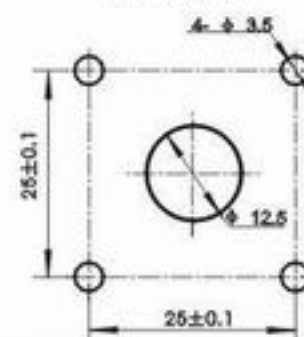

L29

系列射频同轴连接器
SERIES L29 COAXIAL CONNECTORS

SRT 升瑞科技
SUNRISE-TECH

安装开孔尺寸
Mounting hole

L29-KFD

L29-KD

安装开孔尺寸
Mounting hole

L29-JFA

安装开孔尺寸
Mounting hole

L29-JFD

安装开孔尺寸
Mounting hole

L29-KFA

L29

系列射频同轴连接器
SERIES L29 COAXIAL CONNECTORS

SRT 升瑞科技
SUNRISE-TECH

L29-JK