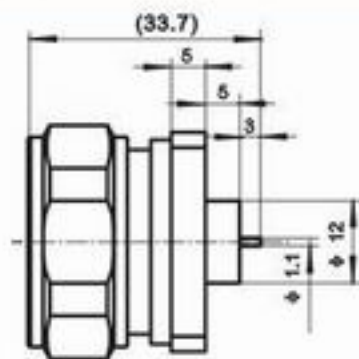

L29

系列射频同轴连接器
SERIES L29 COAXIAL CONNECTORS

SRT 升瑞科技
SUNRISE-TECH

安装开孔尺寸
Mounting hole

L29-KFD

L29-KD

安装开孔尺寸
Mounting hole

L29-JFA

安装开孔尺寸
Mounting hole

L29-JFD

安装开孔尺寸
Mounting hole

L29-KFA

L29

系列射频同轴连接器
SERIES L29 COAXIAL CONNECTORS

SRT 升瑞科技
SUNRISE-TECH

L29-JK