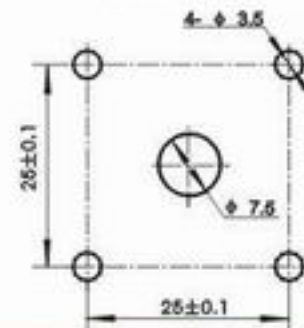

L29

系列射频同轴连接器
SERIES L29 COAXIAL CONNECTORS

SRT 升瑞科技
SUNRISE-TECH

安装开孔尺寸
Mounting hole

L29-KFD

L29-KD

安装开孔尺寸
Mounting hole

L29-JFA

安装开孔尺寸
Mounting hole

L29-JFD

安装开孔尺寸
Mounting hole

L29-KFA

L29

系列射频同轴连接器
SERIES L29 COAXIAL CONNECTORS

SRT 升瑞科技
SUNRISE-TECH

L29-JK