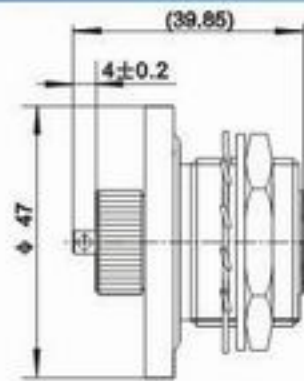

L29

系列射频同轴连接器
SERIES L29 COAXIAL CONNECTORS

SRT 升瑞科技
SUNRISE-TECH

安装开孔尺寸
Mounting hole

L29-KFD

L29-KD

安装开孔尺寸
Mounting hole

L29-JFA

安装开孔尺寸
Mounting hole

L29-JFD

安装开孔尺寸
Mounting hole

L29-KFA

L29

系列射频同轴连接器
SERIES L29 COAXIAL CONNECTORS

SRT 升瑞科技
SUNRISE-TECH

L29-JK