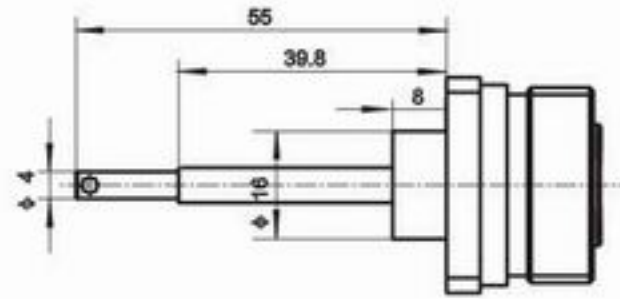

L29

系列射频同轴连接器
SERIES L29 COAXIAL CONNECTORS

SRT 升瑞科技
SUNRISE-TECH

安装开孔尺寸
Mounting hole

L29-KFD

L29-KD

安装开孔尺寸
Mounting hole

L29-JFA

安装开孔尺寸
Mounting hole

L29-JFD

安装开孔尺寸
Mounting hole

L29-KFA

L29

系列射频同轴连接器
SERIES L29 COAXIAL CONNECTORS

SRT 升瑞科技
SUNRISE-TECH

L29-JK