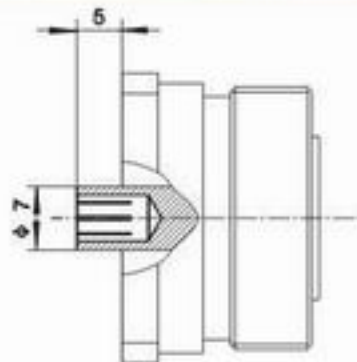

L29

系列射频同轴连接器
SERIES L29 COAXIAL CONNECTORS

SRT 升瑞科技
SUNRISE-TECH

安装开孔尺寸
Mounting hole

L29-KFD

L29-KD

安装开孔尺寸
Mounting hole

L29-JFA

安装开孔尺寸
Mounting hole

L29-JFD

安装开孔尺寸
Mounting hole

L29-KFA

L29

系列射频同轴连接器
SERIES L29 COAXIAL CONNECTORS

SRT 升瑞科技
SUNRISE-TECH

L29-JK