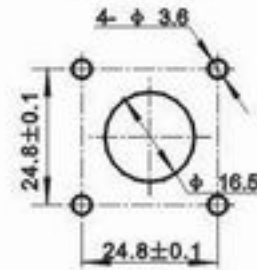

L29

系列射频同轴连接器
SERIES L29 COAXIAL CONNECTORS

SRT 升瑞科技
SUNRISE-TECH

安装开孔尺寸
Mounting hole

L29-KFD

L29-KD

安装开孔尺寸
Mounting hole

L29-JFA

安装开孔尺寸
Mounting hole

L29-JFD

安装开孔尺寸
Mounting hole

L29-KFA

L29

系列射频同轴连接器
SERIES L29 COAXIAL CONNECTORS

SRT 升瑞科技
SUNRISE-TECH

L29-JK