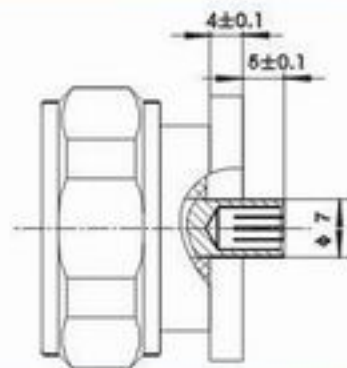

L29

系列射频同轴连接器
SERIES L29 COAXIAL CONNECTORS

SRT 升瑞科技
SUNRISE-TECH

安装开孔尺寸
Mounting hole

L29-KFD

L29-KD

安装开孔尺寸
Mounting hole

L29-JFA

安装开孔尺寸
Mounting hole

L29-JFD

安装开孔尺寸
Mounting hole

L29-KFA

L29

系列射频同轴连接器
SERIES L29 COAXIAL CONNECTORS

SRT 升瑞科技
SUNRISE-TECH

L29-JK